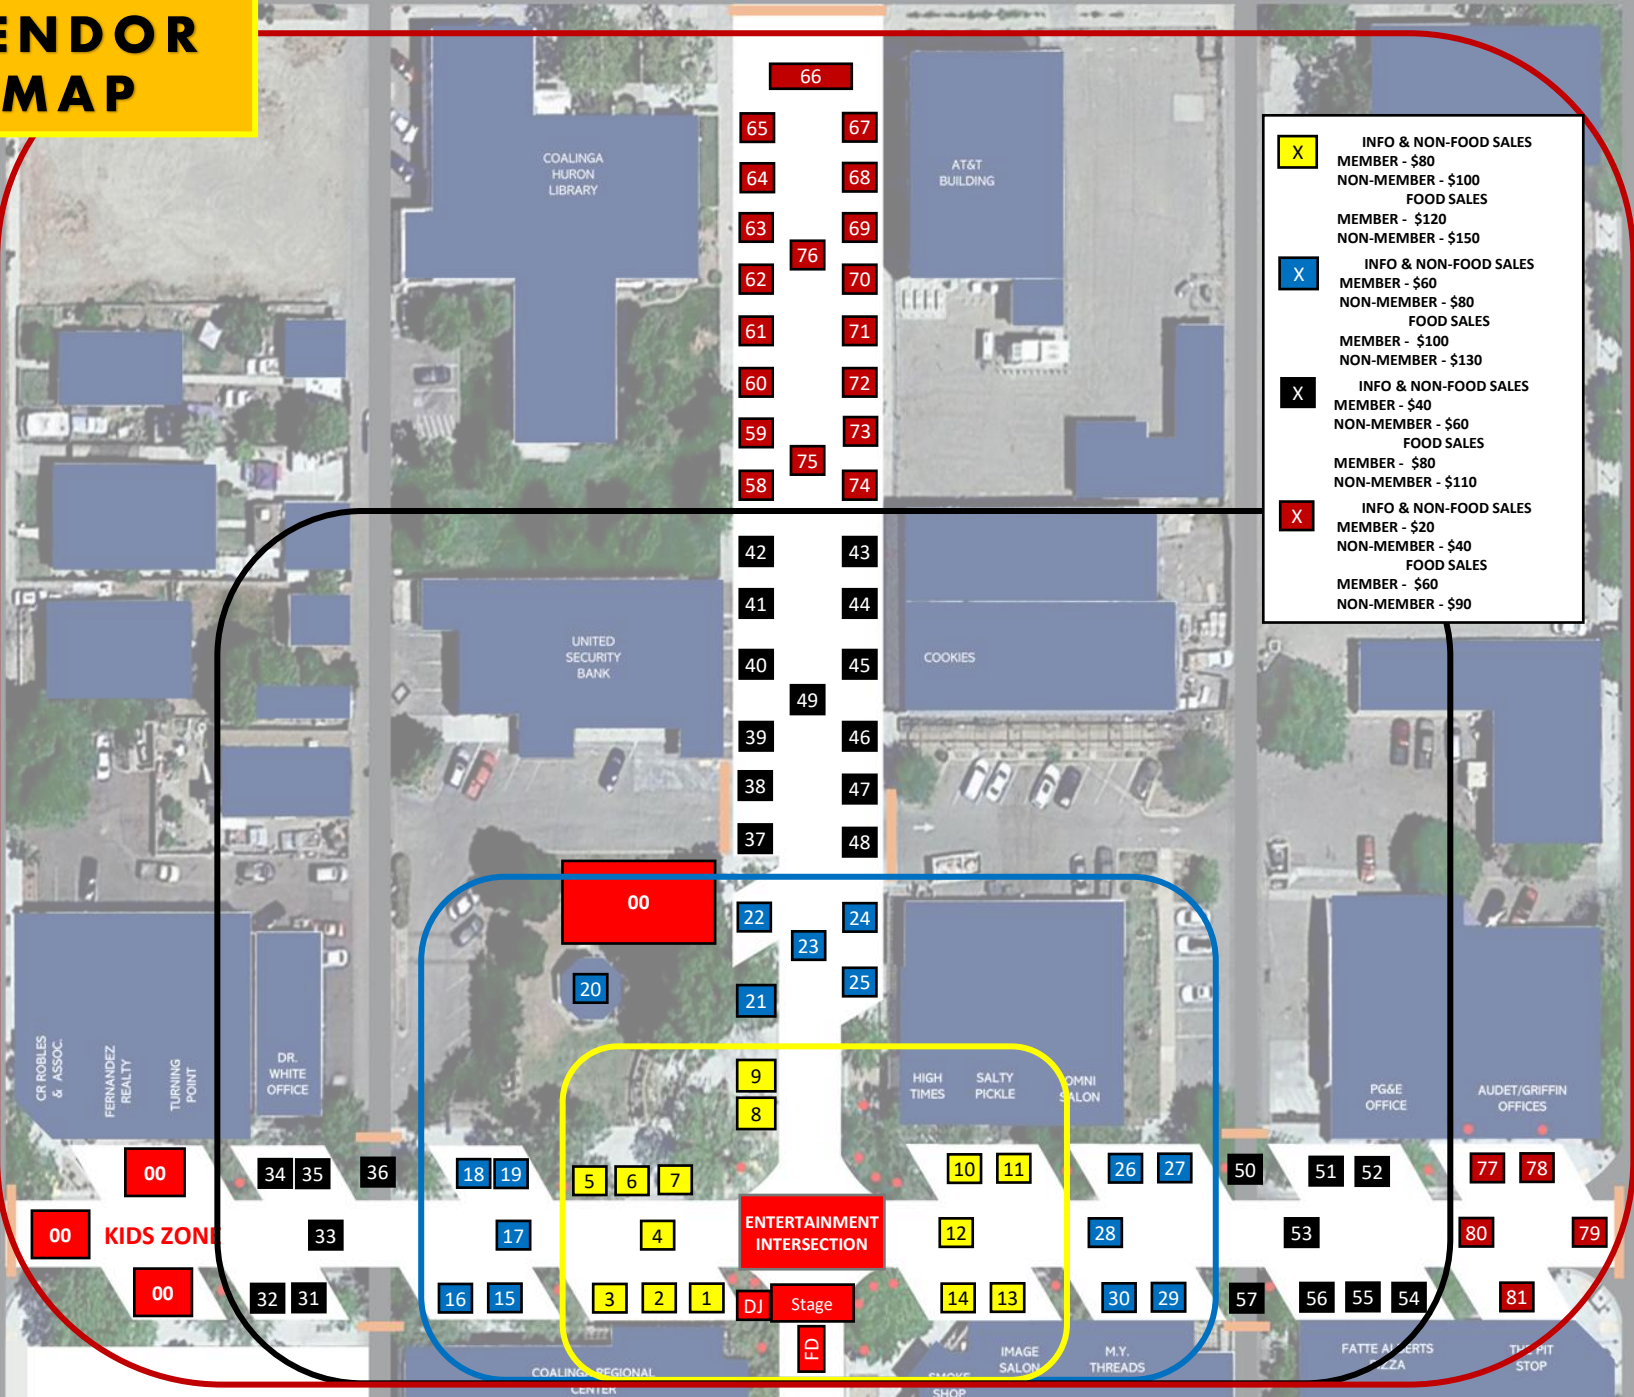

VENDOR MAP

CEDAR STREET

ELM STREET

X	INFO & NON-FOOD SALES MEMBER - \$80 NON-MEMBER - \$100 FOOD SALES MEMBER - \$120 NON-MEMBER - \$150
X	INFO & NON-FOOD SALES MEMBER - \$60 NON-MEMBER - \$80 FOOD SALES MEMBER - \$100 NON-MEMBER - \$130
X	INFO & NON-FOOD SALES MEMBER - \$40 NON-MEMBER - \$60 FOOD SALES MEMBER - \$80 NON-MEMBER - \$110
X	INFO & NON-FOOD SALES MEMBER - \$20 NON-MEMBER - \$40 FOOD SALES MEMBER - \$60 NON-MEMBER - \$90